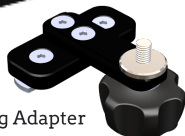

And to round out the new v3.0 release, we are offering additional mounting clamp options, including an **all-new t-slot mounting adapter** for use with all new and existing CRC Systems.

Be sure to check out our website for all the latest releases for 2023 - there's a bunch of them!

CRC v3.0 - Blackout

CRC Euro Rod - Blackout

T-Slot Mounting Adapter

NOW AVAILABLE IN BLACKOUT & EURO ROD VERSIONS!

We offer an array of useful accessories and add-ons for our rod carriers. From reel case lights for those early mornings and late evening sessions, to lock-and-key adapters for the stock mounting clamps, to shoulder straps for easy carry, and more!