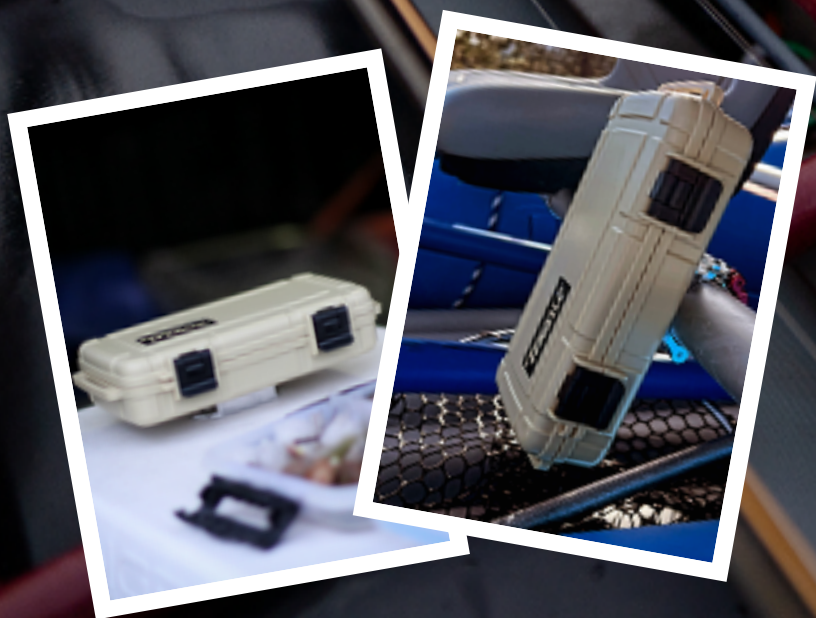

CASES & FLY BOXES

THE BWC FLY BOX & MOUNTABLE WATERPROOF CASE

The Big Water Case is a waterproof fly box, phone case, travel wallet, and more! This case is jam-packed with unique inserts and attachment features so you can have one box that does it all.

Attach securely to your boat or raft using our exclusive dual strap mounting points or use our clampIT style mounting feature on the rear of the case.

CAN YOUR FLY BOX DO THIS?

RIVER LOCKER

The Trxstle River Locker is designed to take abuse and still keep your essentials safe. Secure it to your drift boat, use it on your SUP, throw it in your pack - however you use it, the River Locker has you covered.