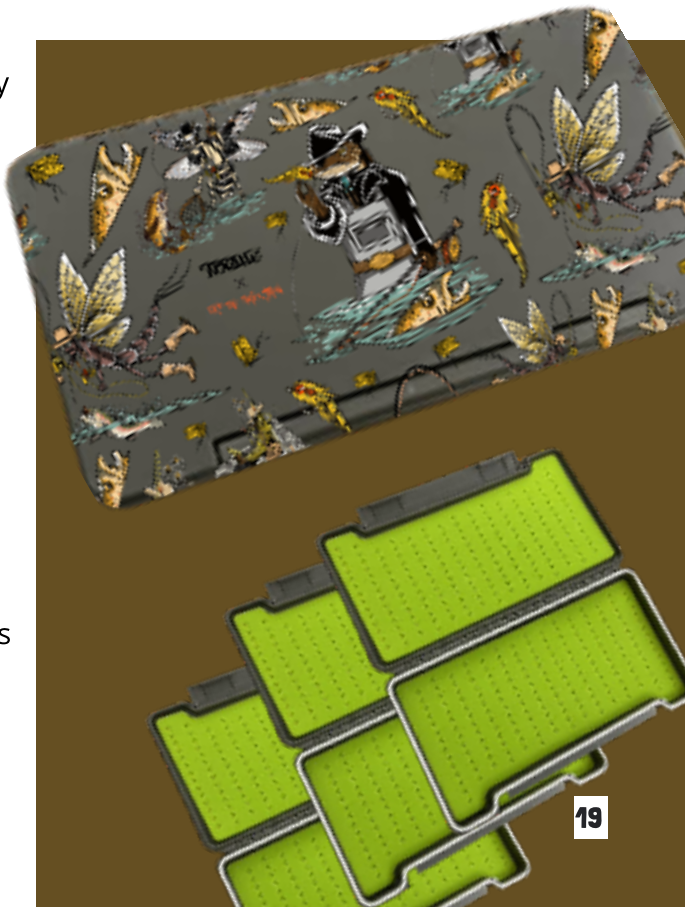

And before you ask - yes, the river locker is waterproof, buoyant, dust proof, and shock proof.

COMING SOON!

TOUGH TO SWALLOW ARTIST SERIES FLY BOXES

NEW artist series fly boxes feature seamless, full coverage artwork on the exterior of the boxes from various local artists we are proud to work with!

The interiors feature a watertight rubber seal with silicon fly inserts on both sides.

Exterior dimensions of seamless print boxes are approximately:

9" x 5" x 1"

TECHNICAL APPAREL

**NEW SUN HOODY
LINES & MORE!**